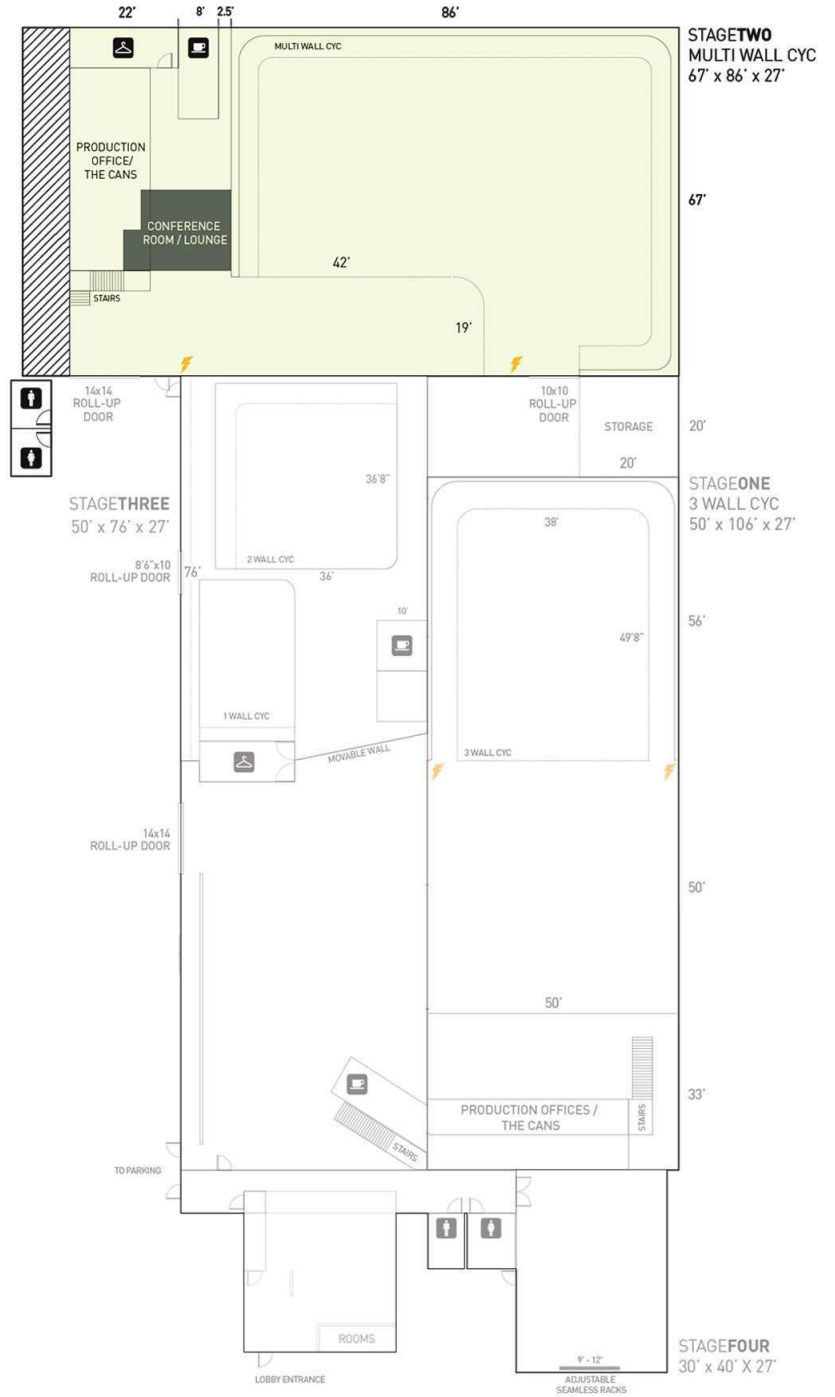

STAGETWO

STAGES WITH A PERSONAL TOUCH.

KIRBY STUDIOS 2701 Signal Pkwy Long Beach, CA 90755
562-595-8075 || contact@kirbystudiosla.com || kirbystudiosla.com