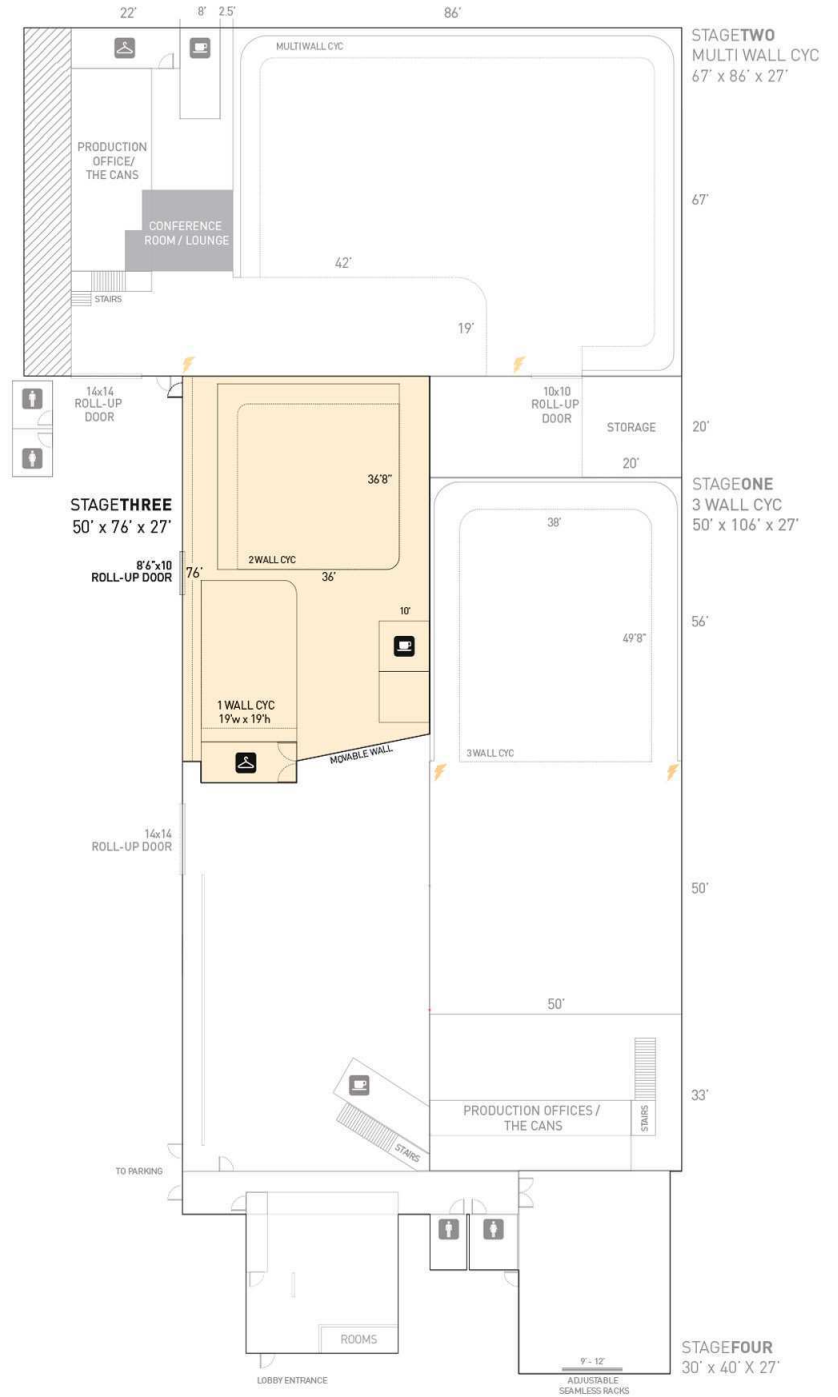

STAGETHREE

STAGES WITH
A PERSONAL TOUCH.

KIRBY STUDIOS 2701 Signal Pkwy Long Beach, CA 90755
562-595-8075 || contact@kirbystudiosla.com || kirbystudiosla.com

STAGES WITH A PERSONAL TOUCH.

STAGETHREE

MEASUREMENTS

- **TOTAL DIMENSIONS: 50'W X 76'D X 27'H**
- **SHOOT-ABLE DIMENSIONS:**
 - 2-WALL WHITE CYC: 36'W X 36D X 27'H**
 - 1-WALL WHITE CYC: 19'W X 19'H WITH 25' DRAW**

EQUIPMENT

- **2 BRIDGE CRANES**
- **2 CHAIN MOTORS**

ACCOMMODATES

- **COMBINATION OF FLYING FLATS OR LIGHTBOX**
- **ADDITIONAL LIGHTING EFFECTS**

AMENITIES

- **WHITE CYC**
- **SMOOTH PAINTED CONCRETE FLOOR**
- **REGULATED POWER UP TO 1600 AMPS**
- **DRIVE-IN STAGE ACCESS (FROM STUDIOS' PRIVATE PARKING LOT)**
- **WARDROBE/HAIR-MAKEUP ROOM**
- **CLIENT LOUNGE WITH COUCH, RECLINER, WIDE SCREEN TV, REFRIGERATOR, COFFEE MAKER & MICROWAVE**
- **INTERNET ACCESS**
- **ALL-DAY PRIVATE OR UNRESTRICTED STREET PARKING**
- **OPTIONAL AUTOMOTIVE TRANSPORT/CAR PREP SERVICES (LAP TRANSPORT/LA PREP)**