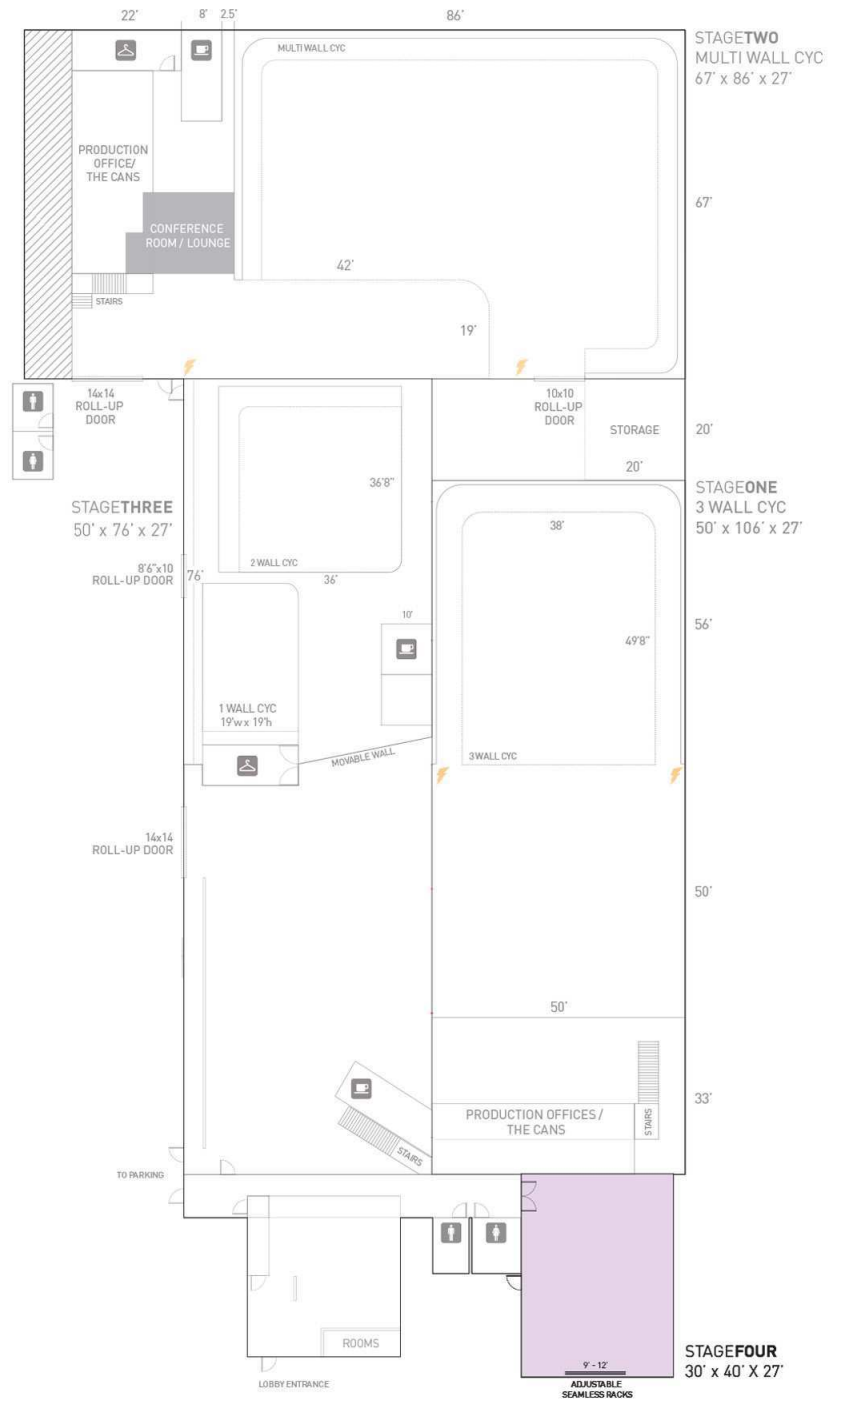

STAGEFOUR

STAGES WITH A PERSONAL TOUCH.

KIRBY STUDIOS 2701 Signal Pkwy Long Beach, CA 90755
562-595-8075 || contact@kirbystudiosla.com || kirbystudiosla.com